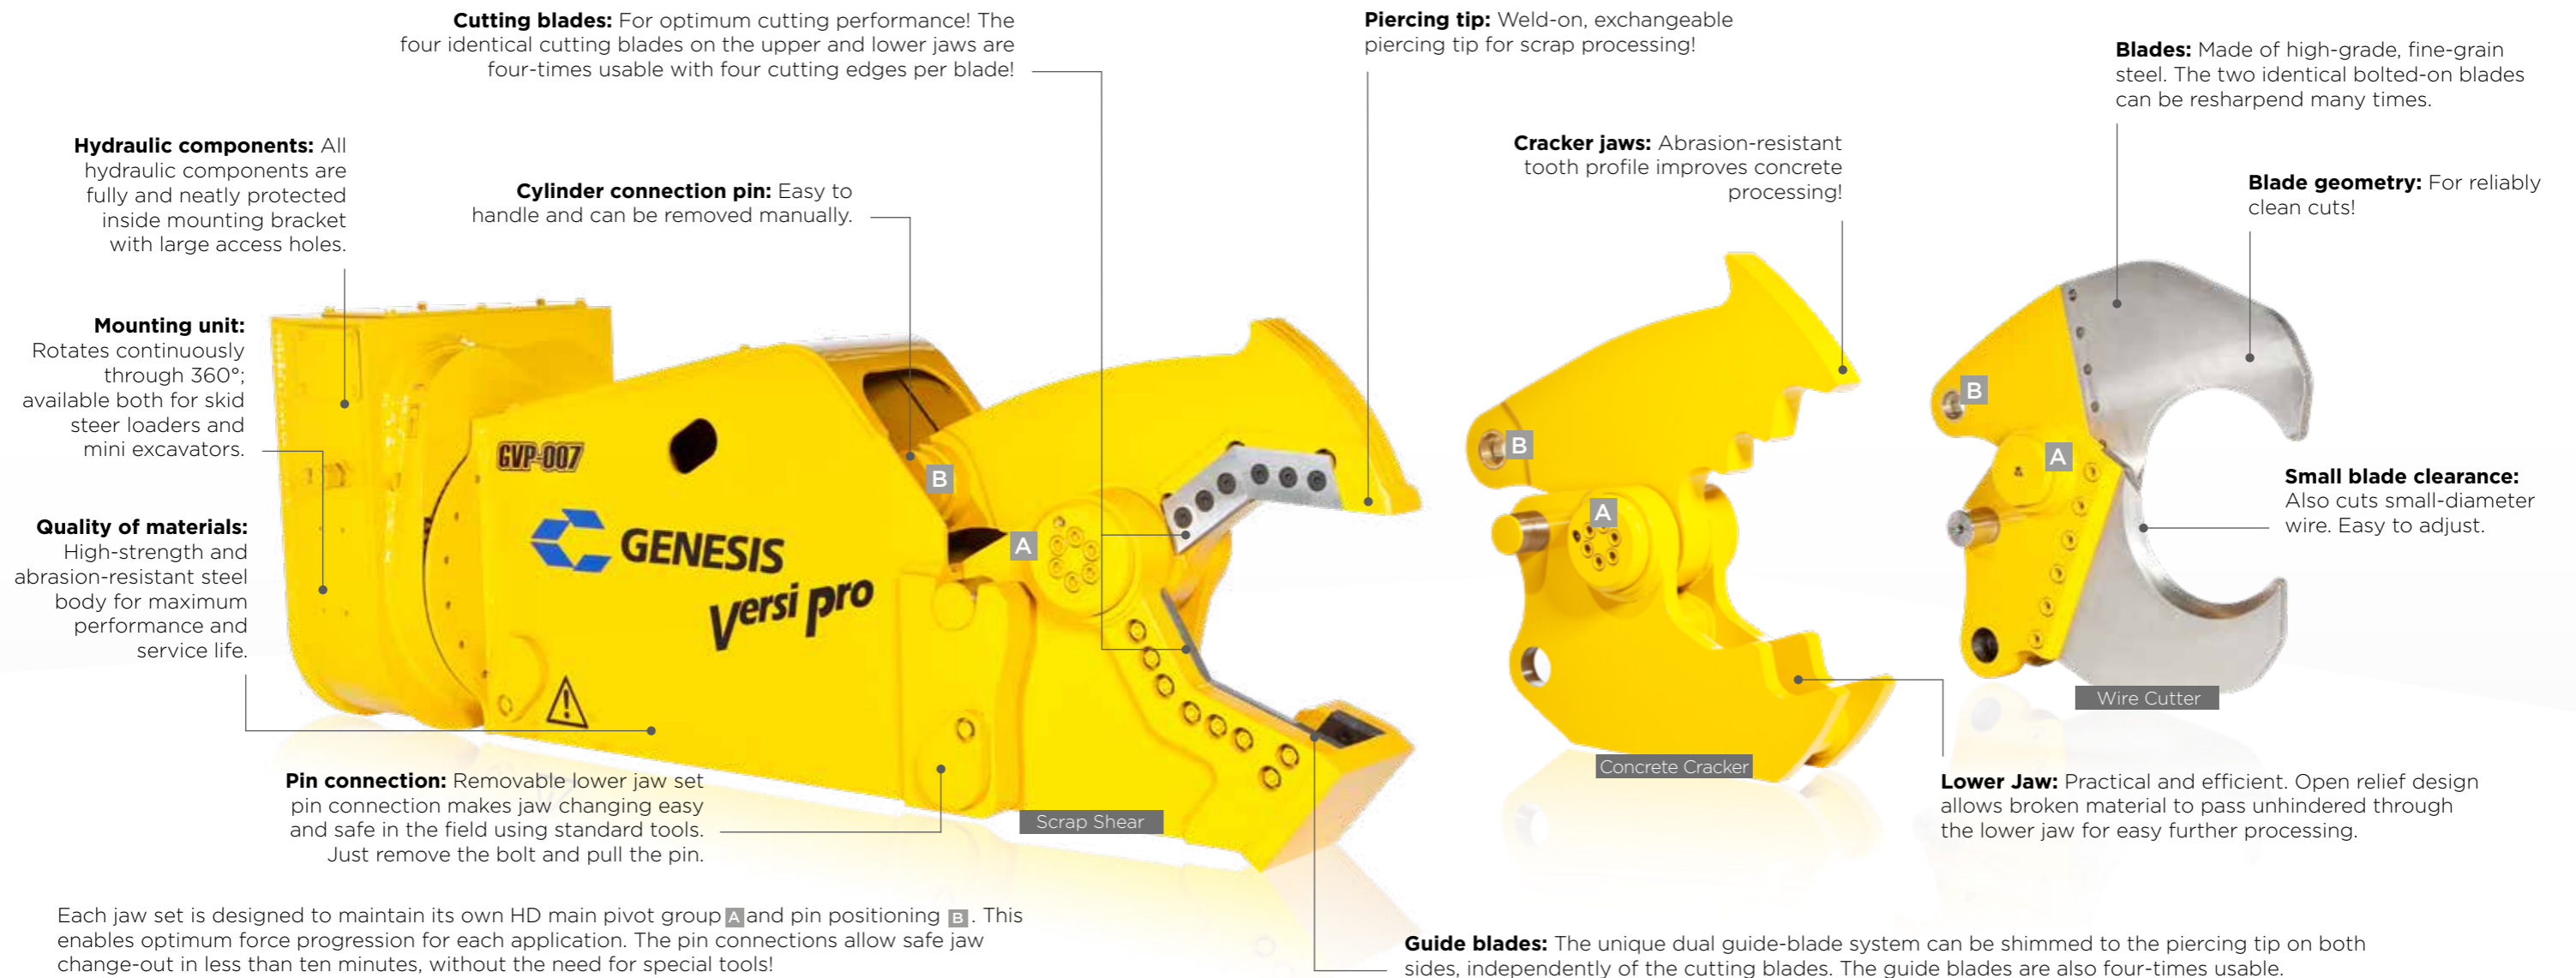

Wire Cutter

Concrete Cracker

Scrap Shear

**Technical Data:**

GVP 07	Weight incl. Body (kg)	Oil Flow (l/min)	Jaw Opening (A) (mm)	Jaw Depth (B) (mm)	Length (C) (mm)	Excavator Weight Boom Mounted (t)	Excavator Weight Stick Mounted (t)
Scrap Shear	620	95	292	292	1.676	5	7
Concrete Cracker	630	95	368	330	1.727	5	7
Wire Cutter	560	95	270	290	1.800	5	7

- Operating pressure of Shear Jaw and Cracker Jaw: 250 bar.
- Operating pressure of Wire Cutter: 120 bar.
- GENESIS VersiPro Multi Processors are covered by a 12 month warranty.
- The GENESIS VersiPro is available for attaching to skid steer loaders and mini-excavators.
- GENESIS VersiPro is available with one, two or more different jaw sets.

## The all-round performer for all demolition situations:

A perfect synthesis of performance and cost-effectiveness. GENESIS demolition shears allow you to perform all your demolition tasks with confidence. The three jaw types - concrete cracker, scrap shear, wire cutters - open up a wide range of applications in the fields of demolition, scrap processing, recycling and wire recycling. The jaws can be exchanged in a matter of minutes, thanks to the quick-change jaw mounting. The specific positioning of the main bearing maximises the cutting and breaking force. The exclusive use of high-quality components maximises reliability while minimising maintenance requirements. You can be sure that in the tough reality of everyday work, GENESIS VersiPro demolition shears keep the promise that we make to you today: capability you can rely on. We call it: THE PROMISE OF PERFORMANCE.

## The GENESIS concept:

Technical innovation and across the board customer service are what make GENESIS a leading manufacturer of hydraulic attachments for use in the fields of scrap, demolition and recycling. You benefit from our competence.